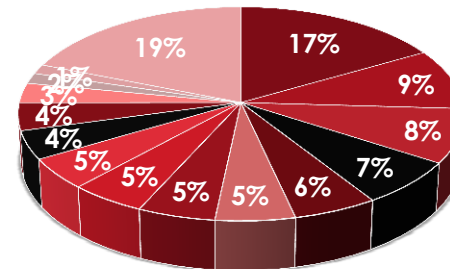

# Lithuania's Exports

Lithuania's Top Export Partners, 2011

Total € 23,950 M

\*Excluding mineral products, total € 5,111 M

- Russia
- Germany
- Latvia
- Belarus
- Poland
- Sweden
- Estonia
- UK
- France
- Denmark
- Norway
- Italy
- Netherlands
- Kazachstan
- Other

Lithuania's Exports by Sector, 2011\*

Total € 23,950 M

\*Excluding mineral products, total € 5,111 M

- Services
- Machinery and mechanical appliances
- Chemical products
- Vehicles, aircraft, vessels and other transport equipment
- Plastics
- Food, beverages and tobacco
- Vegetable products
- Furniture, toys and their parts
- Textile and textile products
- Live animals and animal products
- Base metals and articles of base metal
- Wood and articles of wood
- Pulp, paper and paperboard
- Optical, medical and similar equipment and apparatus
- Other