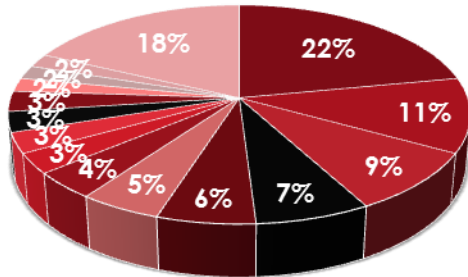

# Lithuania's Exports

Lithuania's Top Export Partners, 2011

Total € 23,950 M

\*Excluding mineral products, total € 5,111 M

- Russia
- Germany
- Latvia
- Belarus
- Poland
- Sweden
- Estonia
- UK
- France
- Denmark
- Norway
- Italy
- Netherlands
- Kazachstan
- Other

Lithuania's Exports by Sector, 2011\*

Total € 23,950 M

\*Excluding mineral products, total € 5,111 M

- Services
- Machinery and mechanical appliances
- Chemical products
- Vehicles, aircraft, vessels and other transport equipment
- Plastics
- Food, beverages and tobacco
- Vegetable products
- Furniture, toys and their parts
- Textile and textile products
- Live animals and animal products
- Base metals and articles of base metal
- Wood and articles of wood
- Pulp, paper and paperboard
- Optical, medical and similar equipment and apparatus
- Other